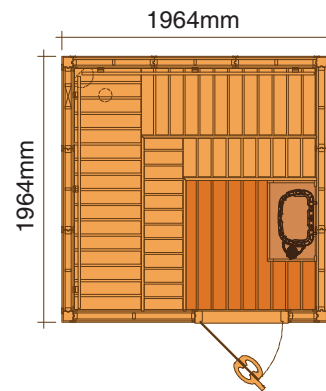

Standard Sauna Rooms

Free yourself from worries on choosing a sauna room design that match with your interior and budget.

Standard sauna rooms are the recommended sizes and designs that come more efficient and highly preferred by our customers.

ITEM CODE: 1517RS STANDARD

STANDARD SAUNA ROOM LAYOUT

1416RAC-WAVE

1616LAC-WAVE

2020LSC-WAVE

1414RS

1620RL

2020RL