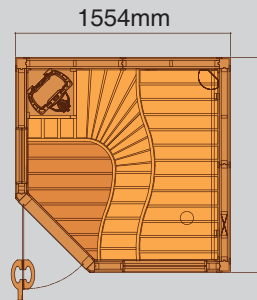

1616LAC-WAVE