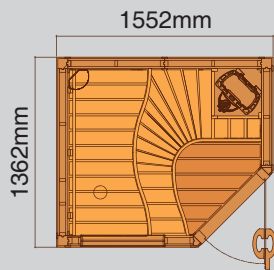

STANDARD SAUNA ROOM LAYOUT

1416RAC-WAVE